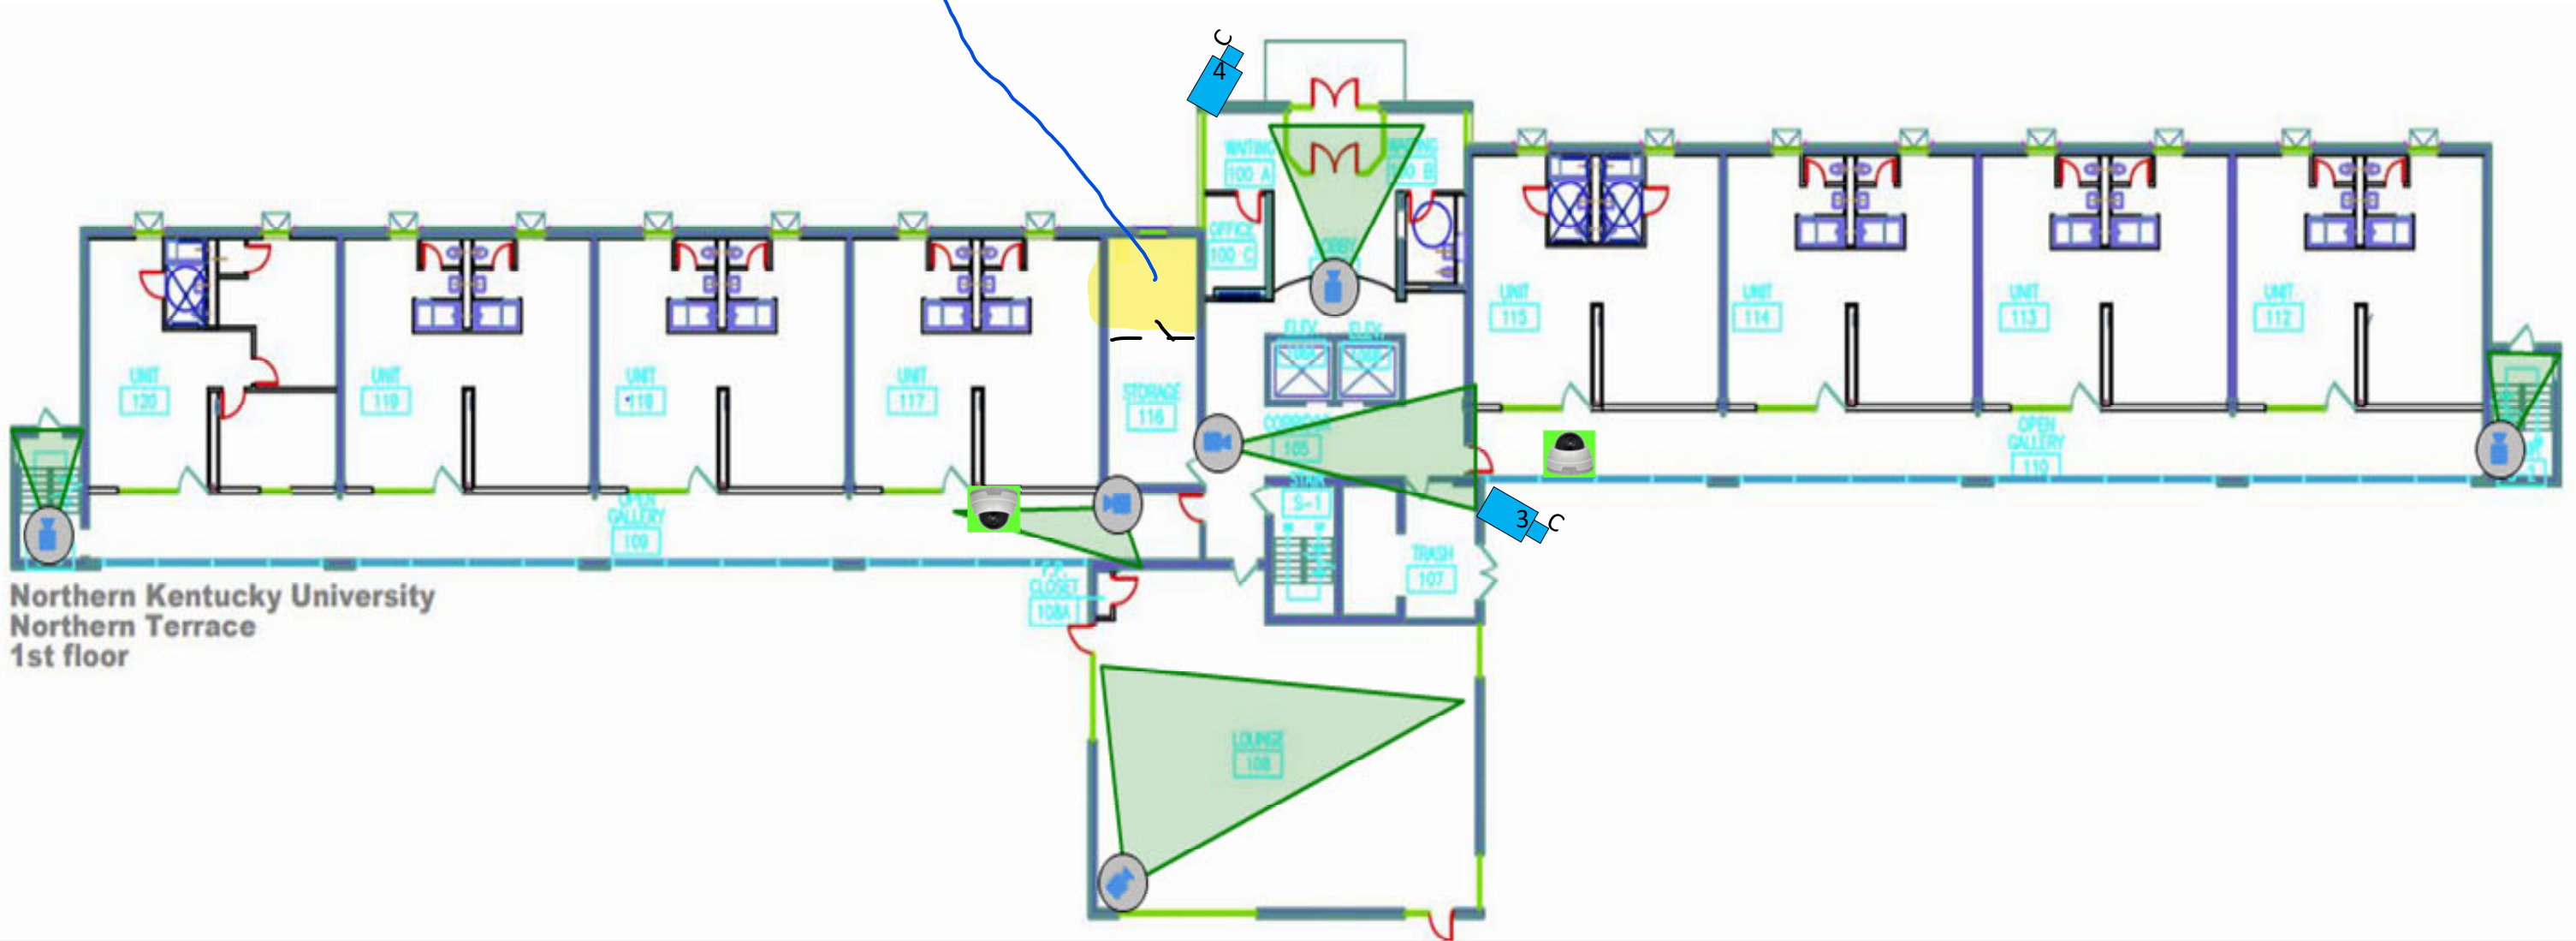

Building MDF and data closet for entire building

2 single LENS cameras
2 Outdoor Bullet cameras

Northern Kentucky University
Northern Terrace
1st floor