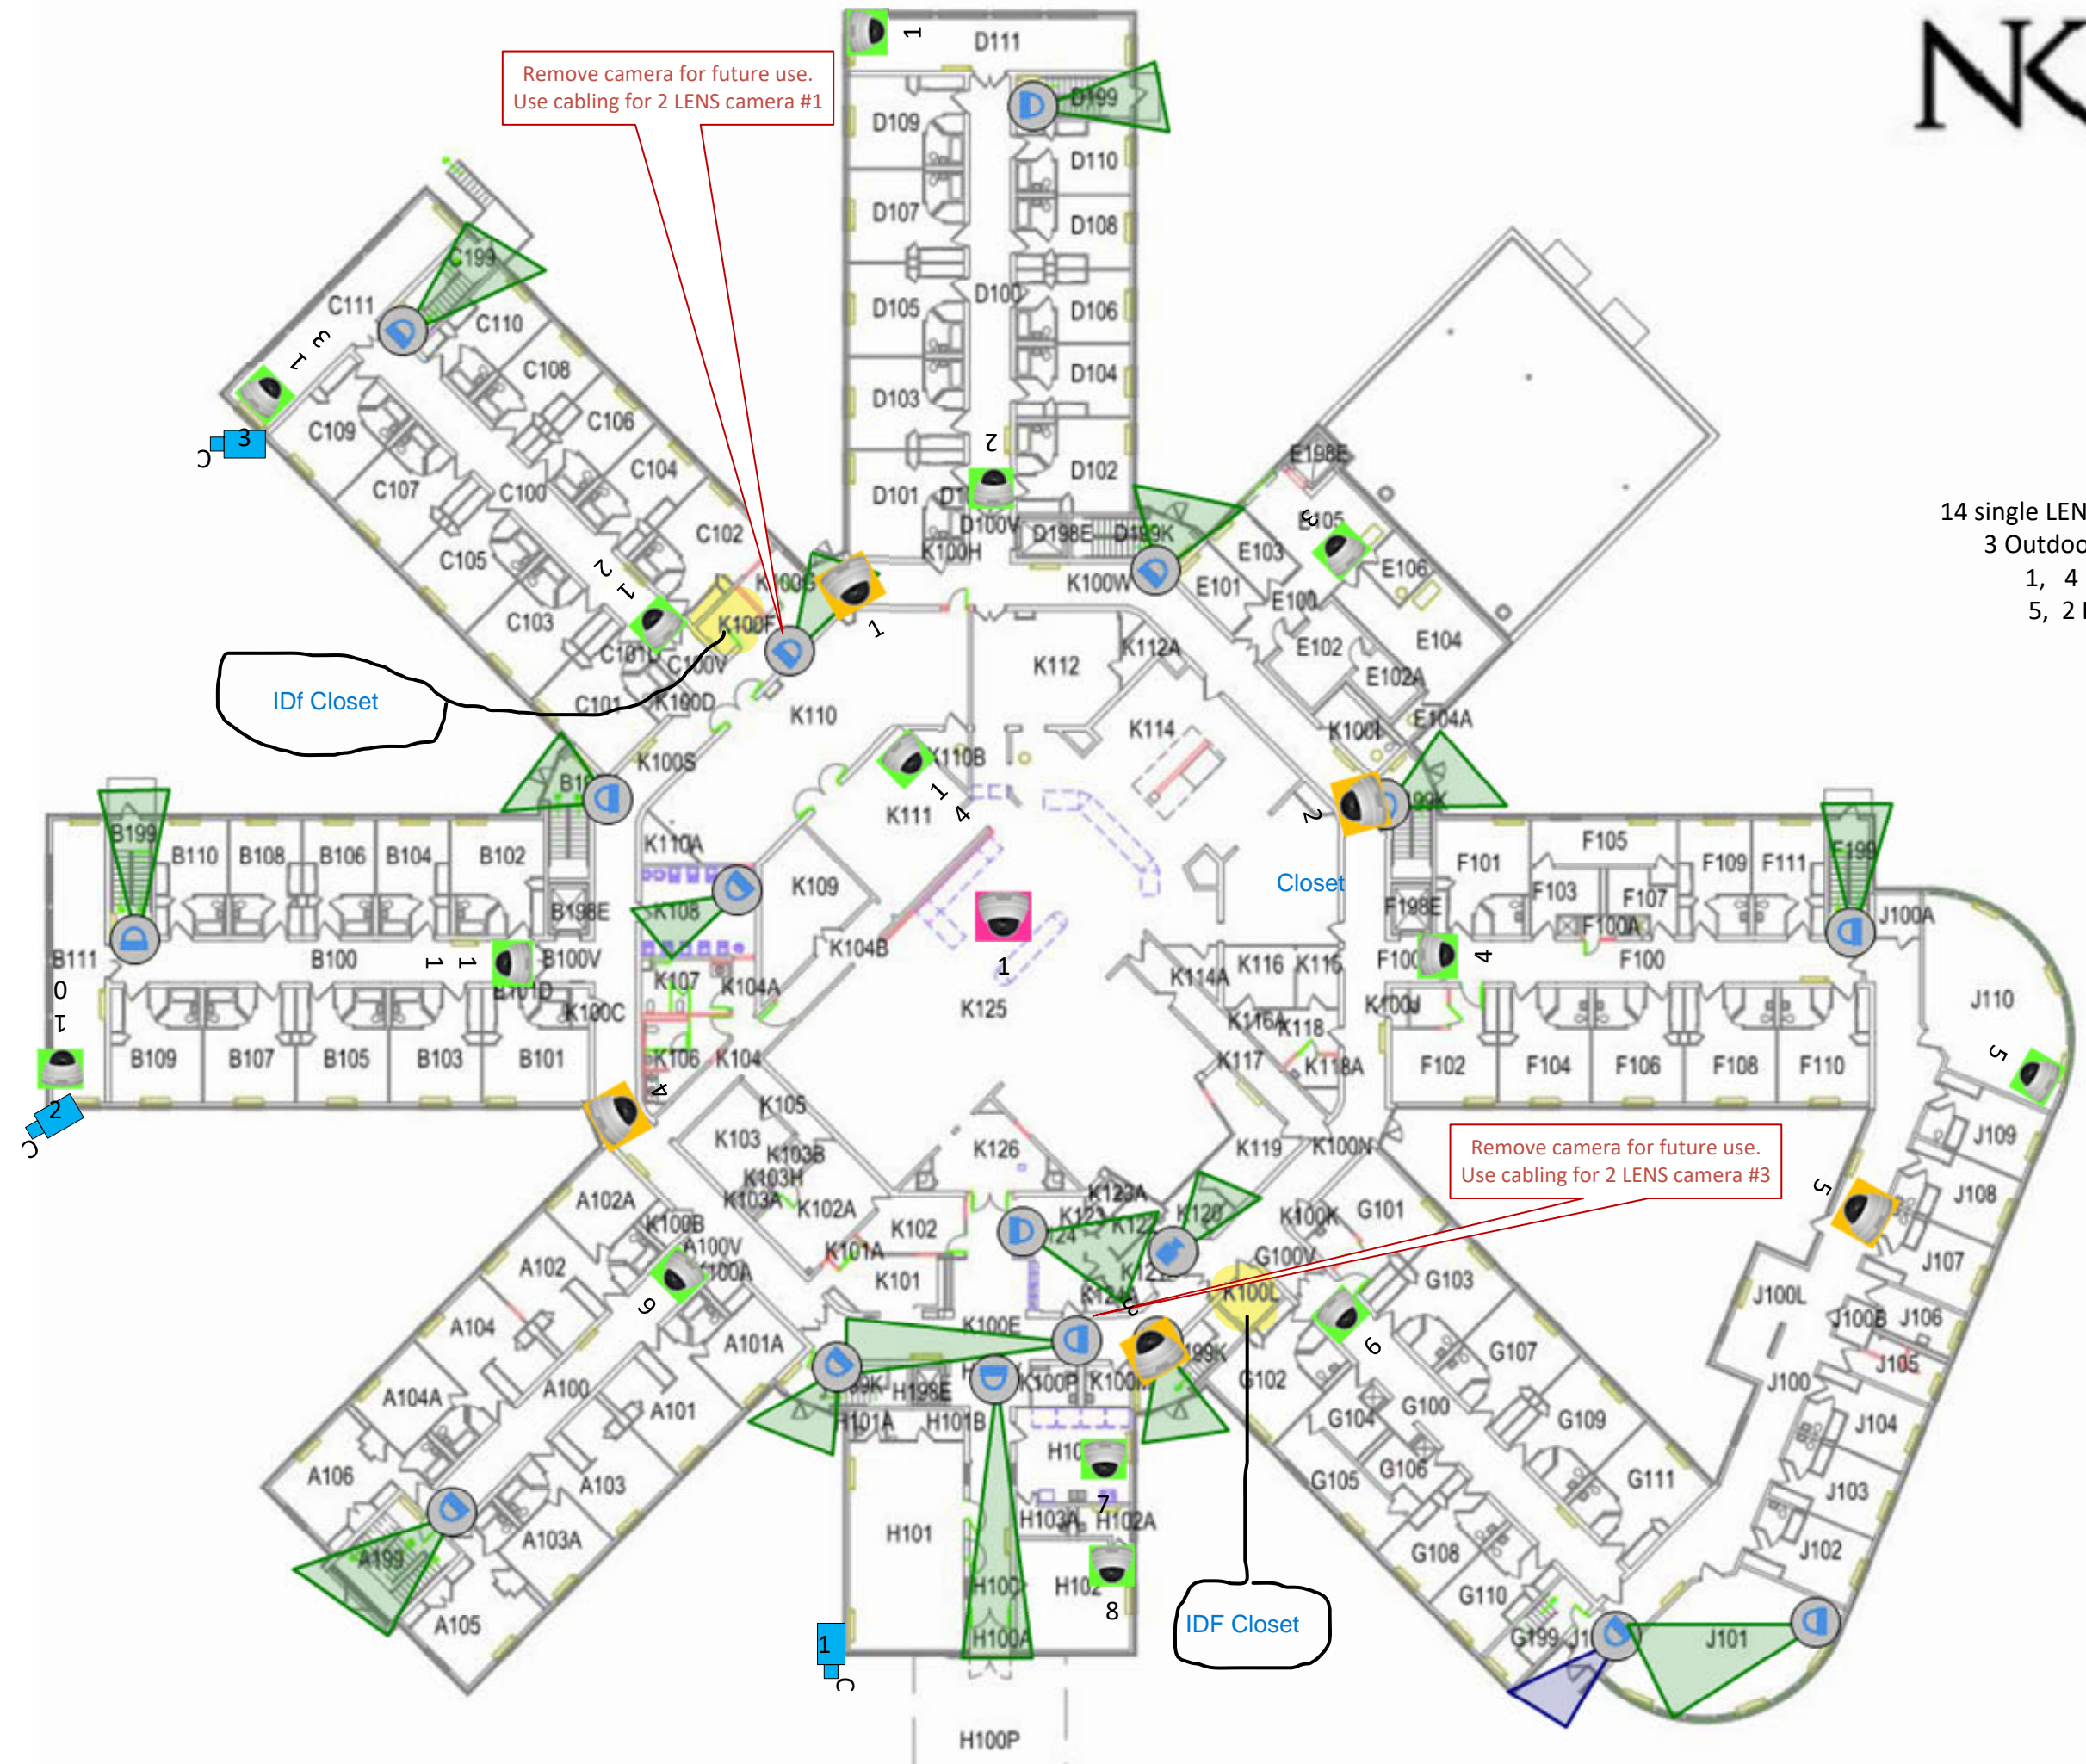

**CALLAHAN HALL
First Floor**

- 14 single LEN mini dome cameras
- 3 Outdoor Bullet cameras
- 1, 4 LENS camera
- 5, 2 LENS camera